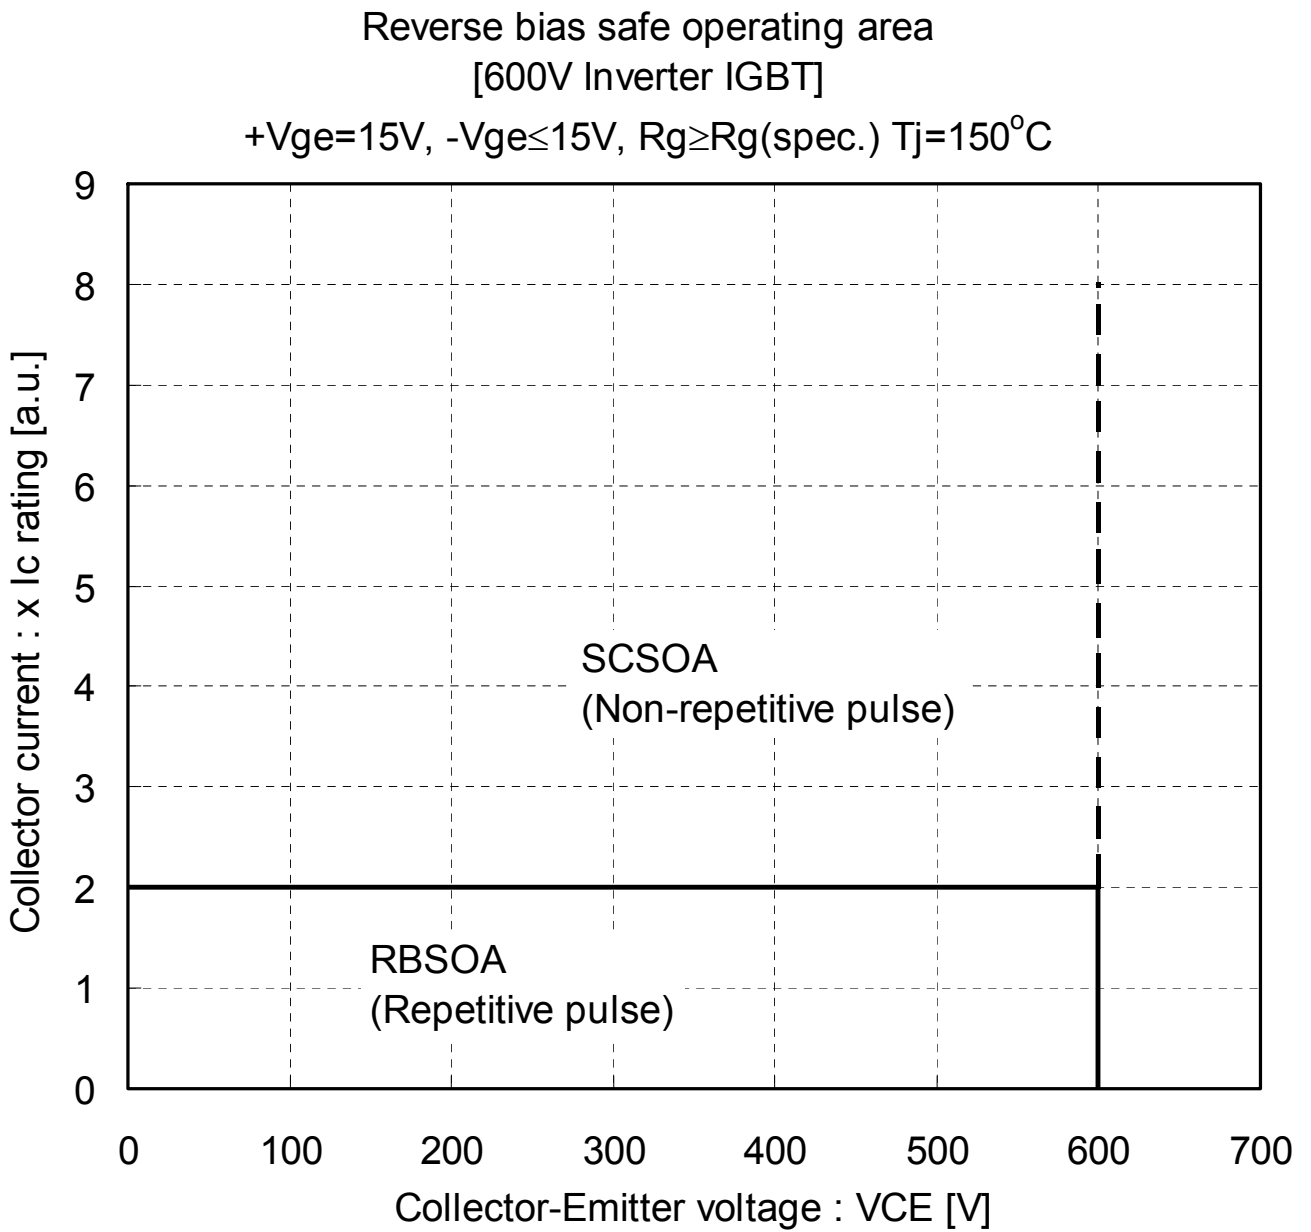

- Fuji IGBT Module V Series 600V Family -

RBSOA and SCSOA

Fig. RBSOA and SCSOA

Technical data: MT5F24331