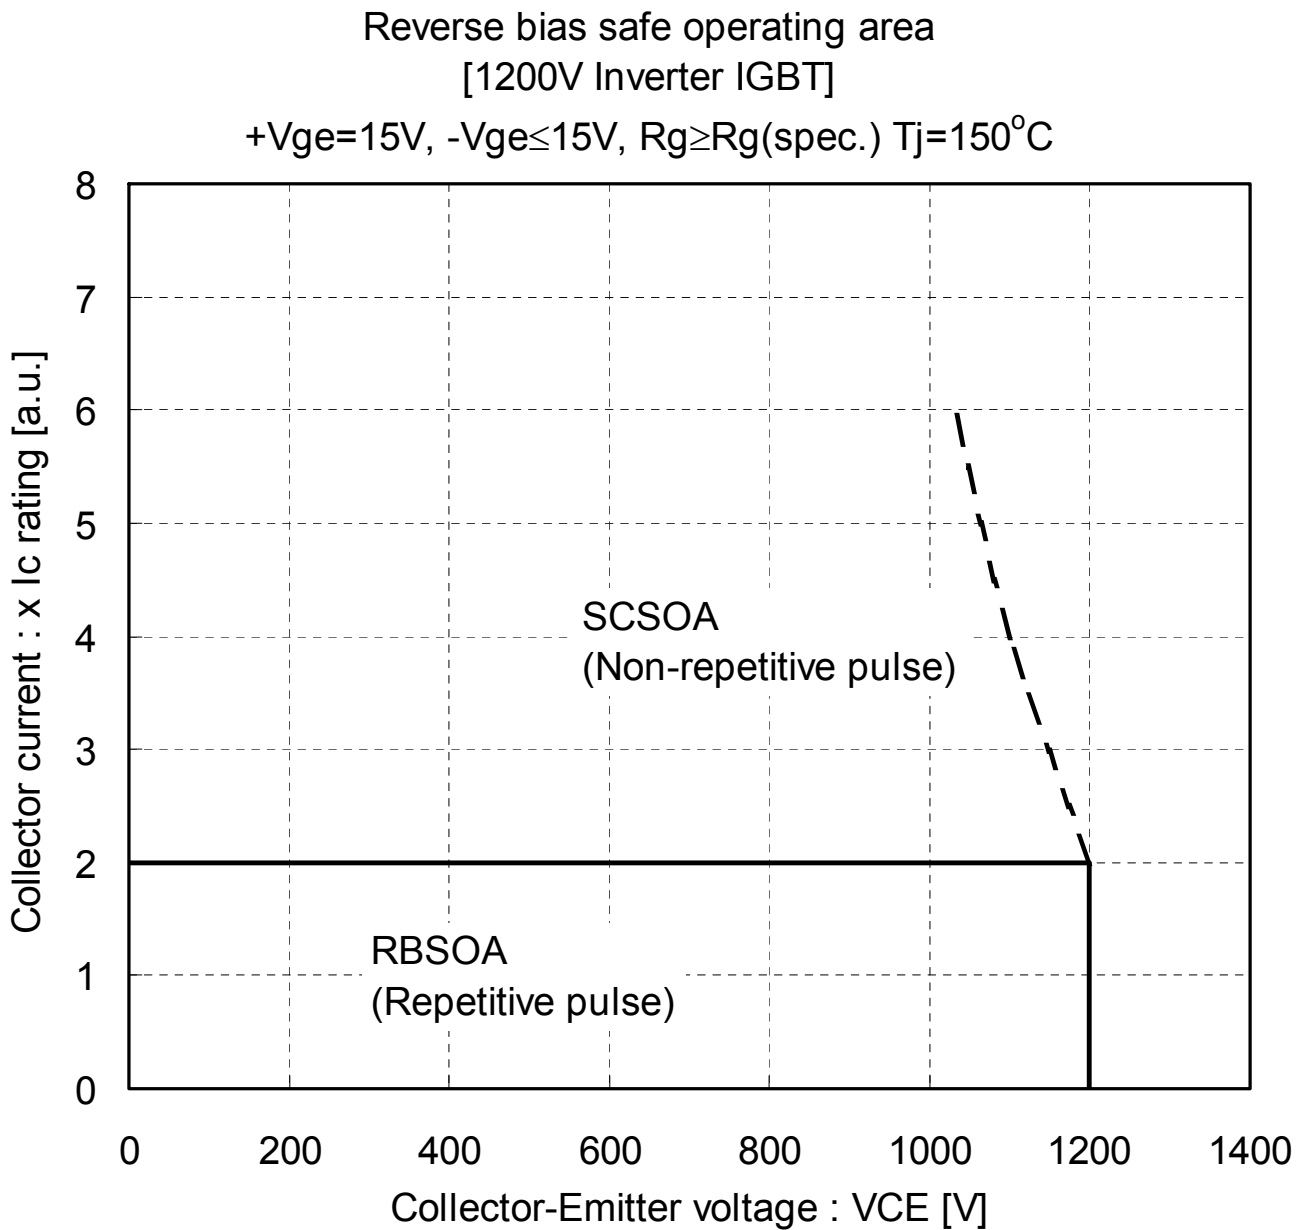

- Fuji IGBT Module V Series 1200V Family-

RBSOA and SCSOA

Fig. RBSOA and SCSOA

Technical data: MT5F24325