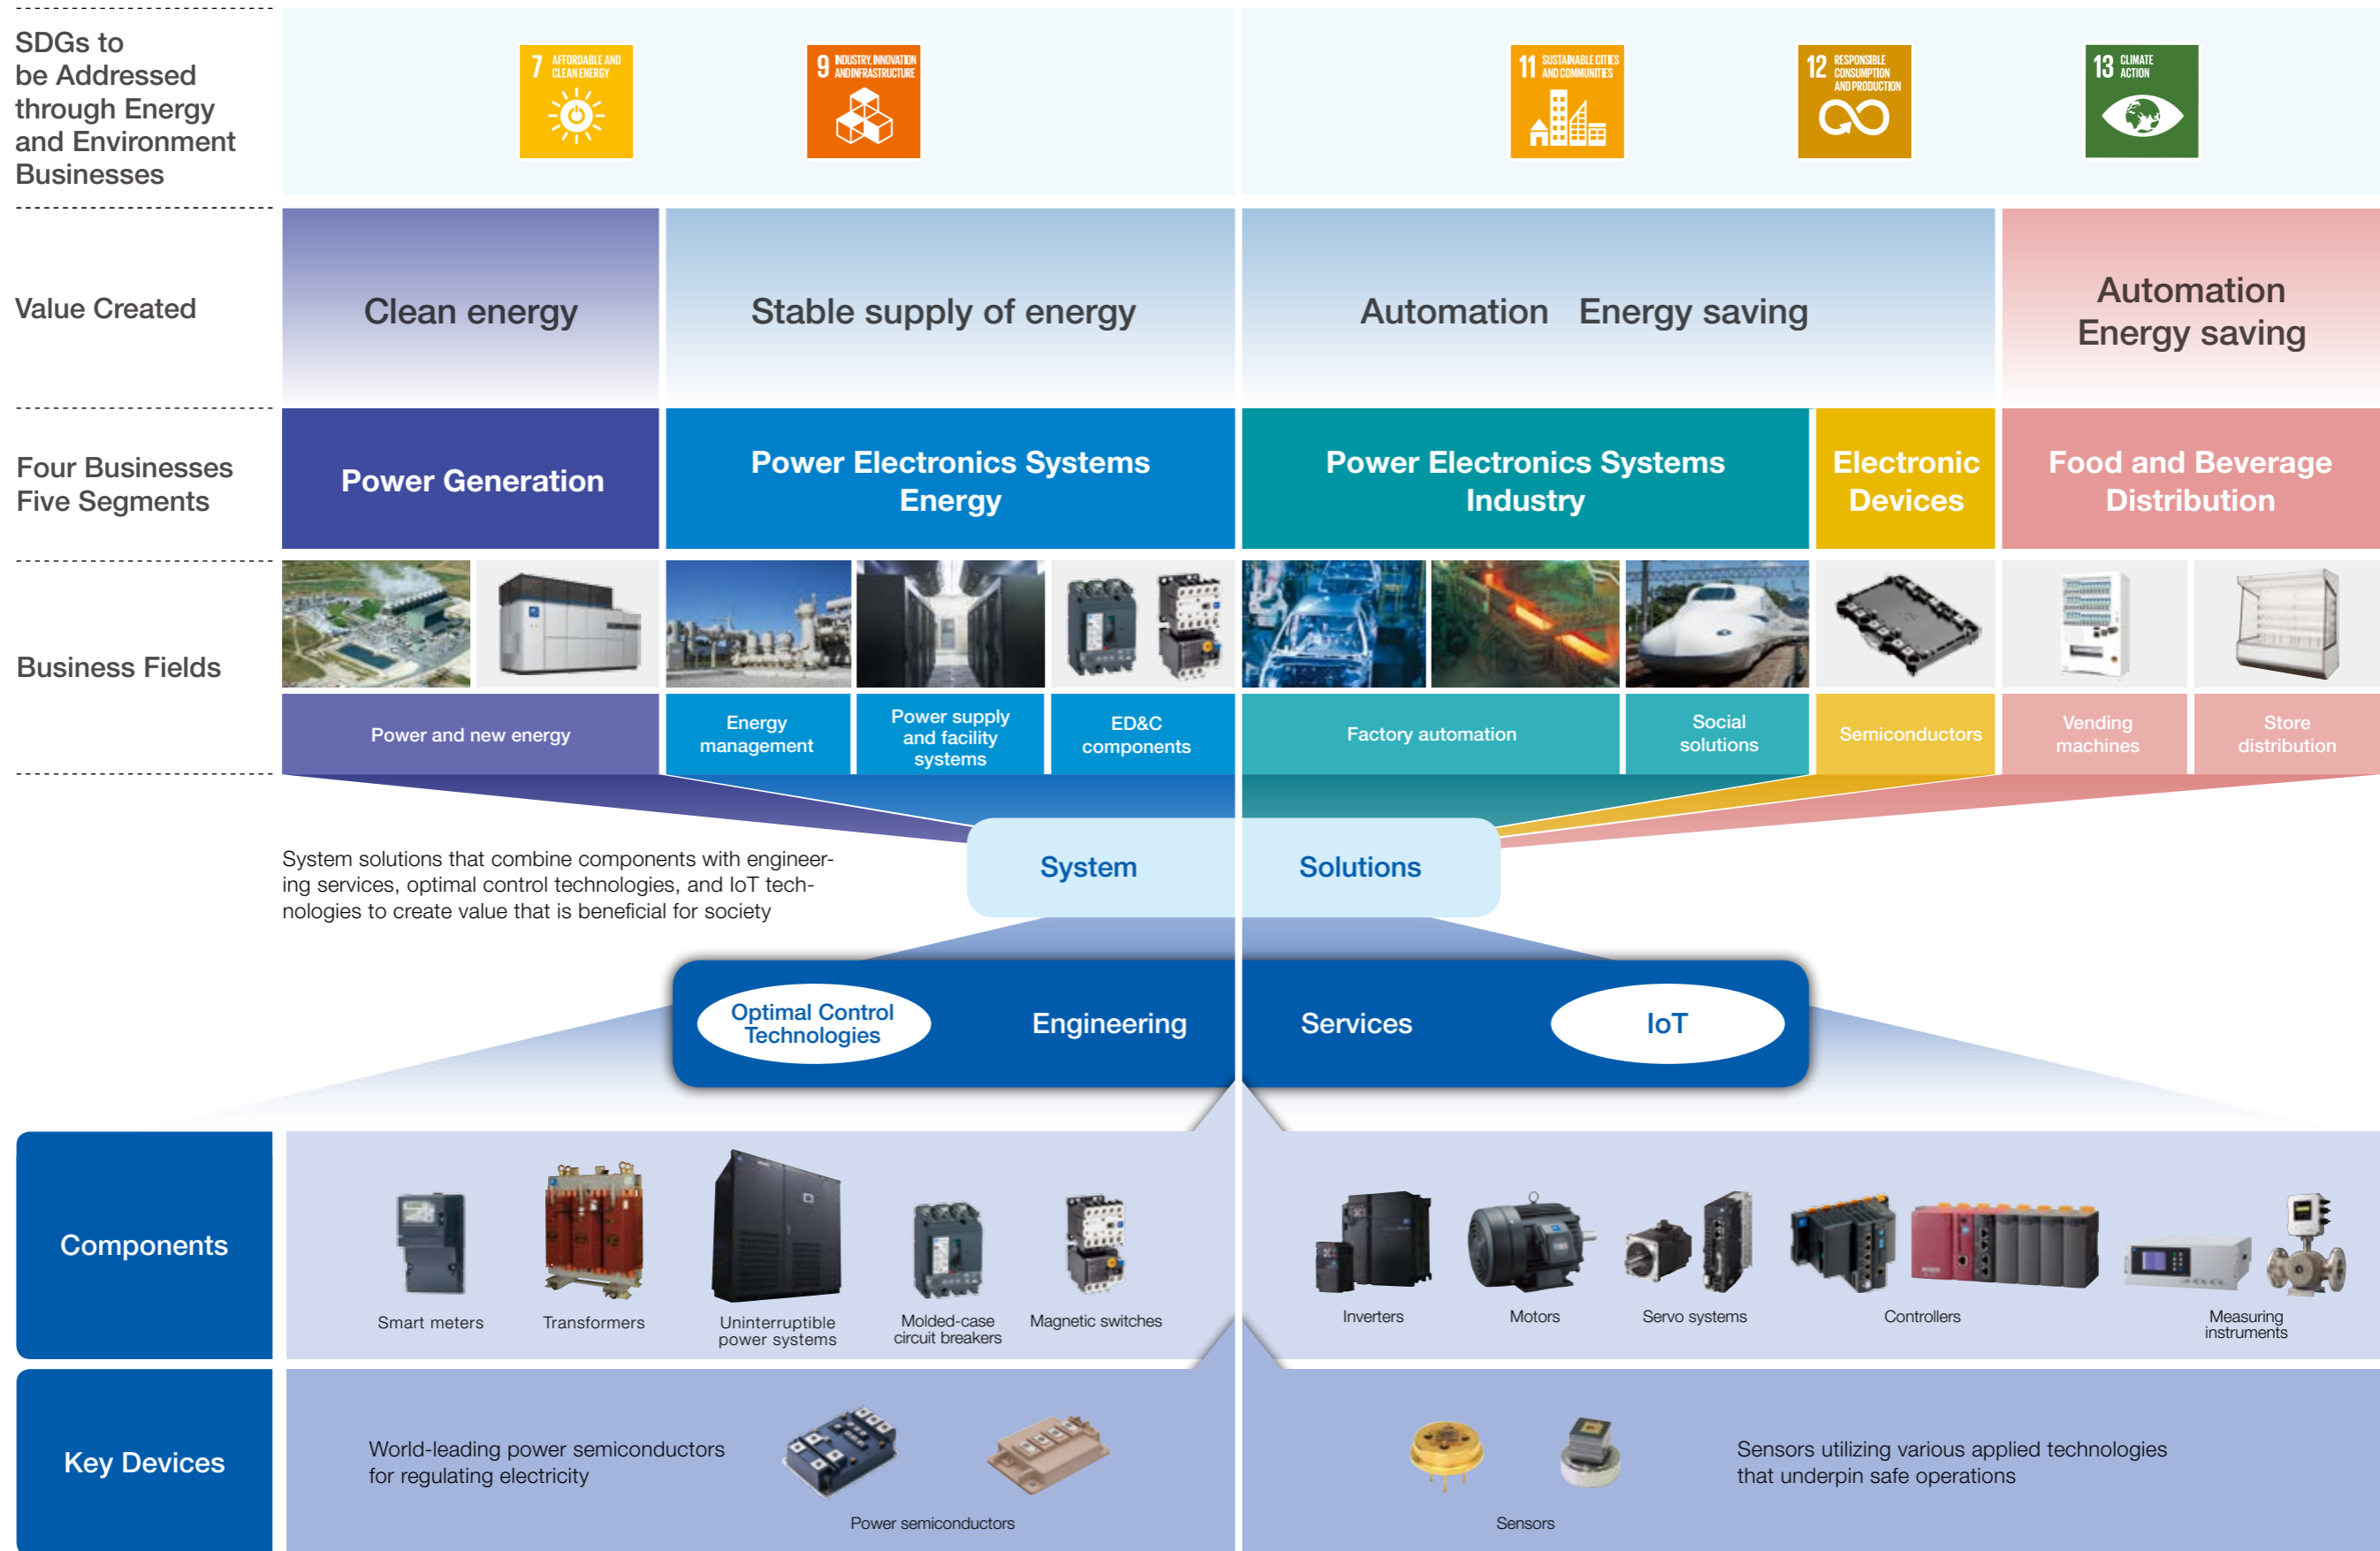

Fuji Electric's Energy and Environment Businesses

Fuji Electric is committed to thoroughly exercising synergies between its core power semiconductor and power electronics technologies. By combining high-quality equipment employing key devices with engineering services, optimal control technologies, and IoT technologies developed through frontline operations, we will make contributions to the creation of responsible and sustainable societies in industrial and social infrastructure fields.

Internet of Things (IoT): Framework for fundamentally revolutionizing business and our daily lives by connecting various objects through networks and enabling them to achieve optimal, autonomous control of one another