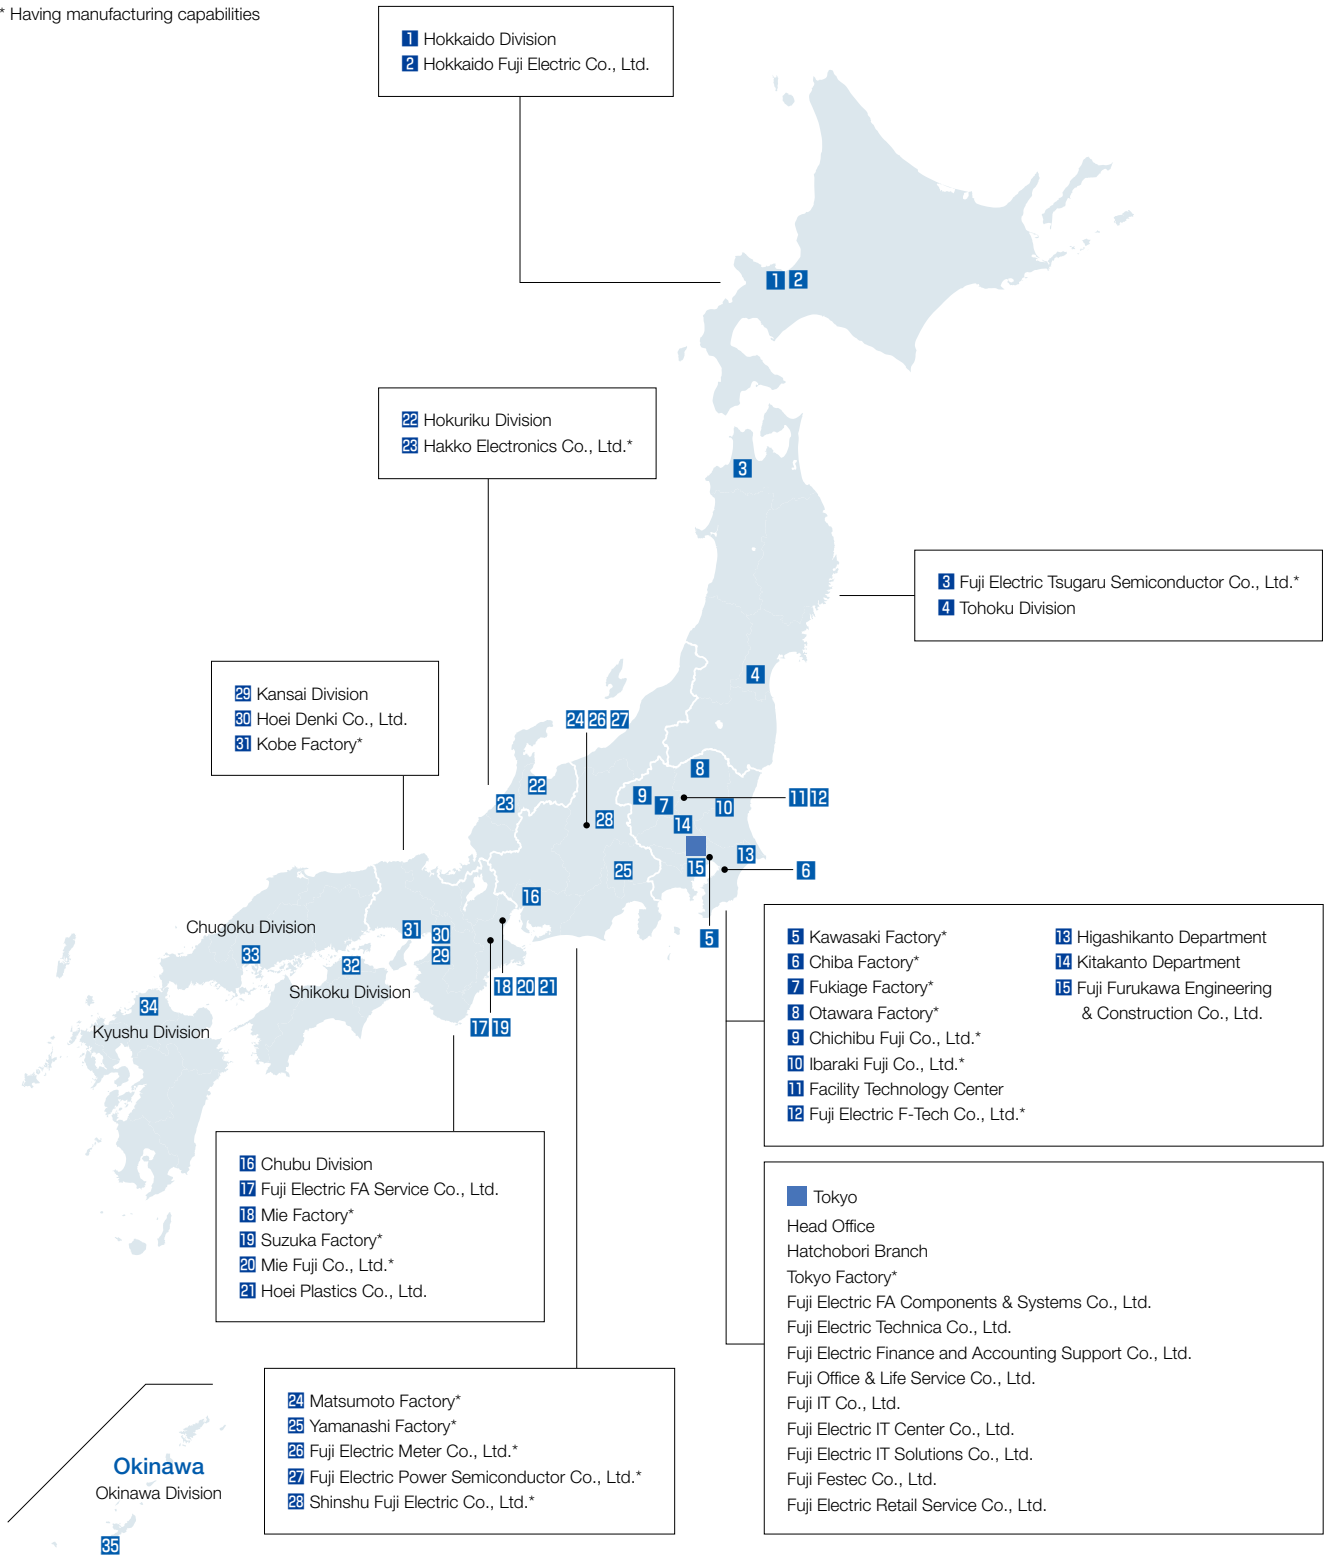

Global Network

(As of July 1, 2018)

* Having manufacturing capabilities

Europe

- 1 Fuji Electric Europe GmbH
- 2 Switzerland Branch
- 3 U.K. Branch
- 4 France Branch
- 5 Italy Branch
- 6 Spain Branch
- 7 Fuji Nztelligence GmbH
- 8 Fuji Electric France S.A.S.*
- 9 Middle East Branch

Americas

- 10 Fuji Electric Corp. of America
- 11 Virginia Factory*
- 12 Chicago Branch
- 13 Santa Ana Branch
- 14 Fremont Branch
- 15 Reliable Turbine Services LLC
- 16 Fuji SEMEC Inc.*

South Asia

- 17 Fuji Electric India Private Ltd.
- 18 India Factory*
- 19 Ahmedabad Branch
- 20 Pune Branch
- 21 Chandigarh Branch
- 22 Delhi Branch
- 23 Hyderabad Branch
- 24 Bangalore Branch
- 25 Chennai Branch
- 26 Kolkata Branch
- 27 Fuji Gemco Private Limited*

China / East Asia

- 43 Fuji Electric (Zhuhai) Co., Ltd.*
- 44 Fuji Electric (Shenzhen) Co., Ltd.*
- 45 Fuji Electric FA (Asia) Co., Ltd.
- 46 Fuji Electric Hong Kong Co., Ltd.
- 47 Hoei Hong Kong Co., Ltd.
- 48 Fuji Electric (Changshu) Co., Ltd.*
- 49 Wuxi Fuji Electric FA Co., Ltd.*
- 50 Fuji Electric (Hangzhou) Software Co., Ltd.
- 51 Fuji Electric (China) Co., Ltd.
- 52 West China Branch
- 53 South China Branch
- 54 North China Branch
- 55 Shanghai Electric Fuji Electric Power Technology (Wuxi) Co., Ltd.*
- 56 Fuji Electric Dalian Co., Ltd.*
- 57 Fuji Electric Motor (Dalian) Co., Ltd.*
- 58 Dalian Fuji Bingshan Vending Machine Co., Ltd.*
- 59 Dalian Fuji Bingshan Vending Machine Sales Co., Ltd.
- 60 Fuji Electric Taiwan Co., Ltd.
- 61 Fuji Electric Korea Co., Ltd.
- 62 Beijing Rep. Office