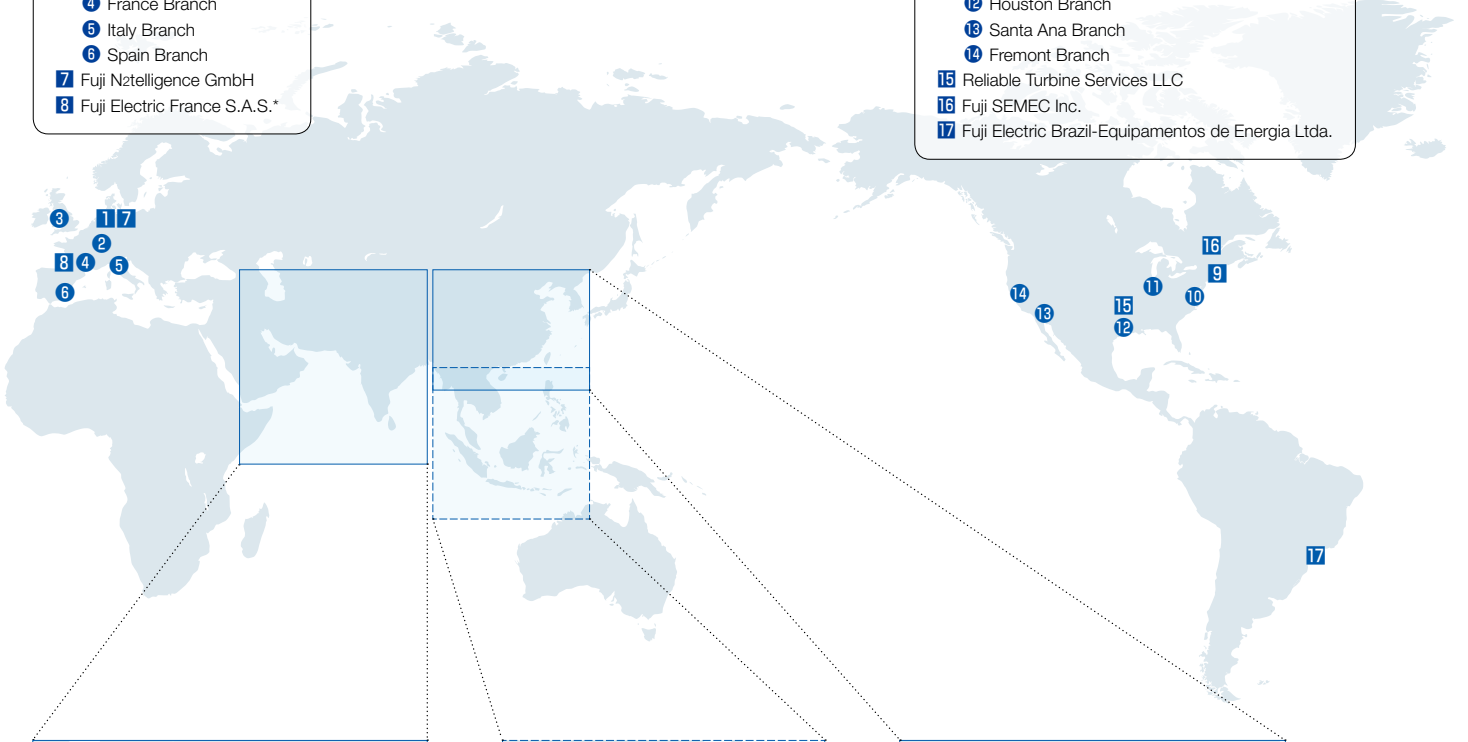

Global Network

(As of July 2016)

* Having manufacturing capabilities

- 1 Fuji Electric Europe GmbH
- 2 Switzerland Branch
- 3 U.K. Branch
- 4 France Branch
- 5 Italy Branch
- 6 Spain Branch
- 7 Fuji Nztelligence GmbH
- 8 Fuji Electric France S.A.S.*

- 9 Fuji Electric Corp. of America
- 10 Virginia Factory*
- 11 Chicago Branch
- 12 Houston Branch
- 13 Santa Ana Branch
- 14 Fremont Branch
- 15 Reliable Turbine Services LLC
- 16 Fuji SEMEC Inc.
- 17 Fuji Electric Brazil-Equipamentos de Energia Ltda.

- 18 Fuji Electric India Private Ltd.
- 19 India Factory*
- 20 Ahmedabad Branch
- 21 Pune Branch
- 22 Chandigarh Branch
- 23 Delhi Branch
- 24 Hyderabad Branch
- 25 Bangalore Branch
- 26 Chennai Branch
- 27 Kolkata Branch
- 28 Middle East Branch