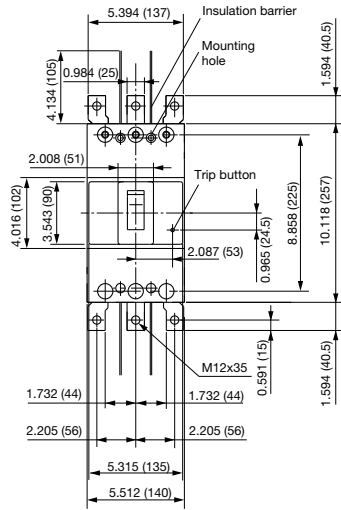

■ Dimensions unit: inch (mm)

● SA402BUL/□L1, SA403BUL/□L1, SA402RUL/□L1, SA403RUL/□L1

Note: 2-pole breakers are supplied in 3-pole frames with only current carrying parts at omitted center pole.

● SA402BUL/□L, SA403BUL/□L, SA402RUL/□L, SA403RUL/□L

Note: 2-pole breakers are supplied in 3-pole frames with only current carrying parts at omitted center pole.