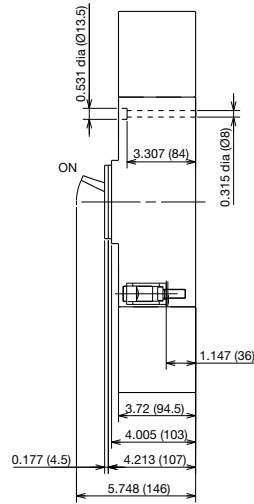

■ Dimensions unit: inch (mm)

● SA402BUL/□L1, SA403BUL/□L1, SA402RUL/□L1, SA403RUL/□L1

Note: 2-pole breakers are supplied in 3-pole frames with only current carrying parts at omitted center pole.

● SA402BUL/□L, SA403BUL/□L, SA402RUL/□L, SA403RUL/□L

Note: 2-pole breakers are supplied in 3-pole frames with only current carrying parts at omitted center pole.