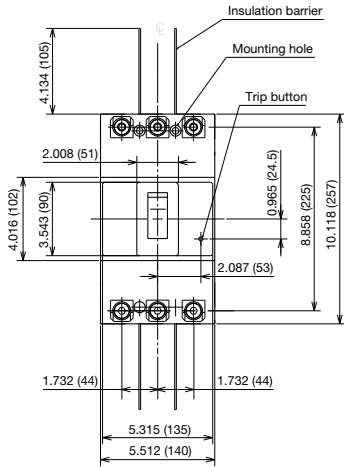

■ Dimensions unit: inch (mm)

● SA402BUL/□L1, SA403BUL/□L1, SA402RUL/□L1, SA403RUL/□L1

Note: 2-pole breakers are supplied in 3-pole frames with only current carrying parts at omitted center pole.

● SA402BUL/□L, SA403BUL/□L, SA402RUL/□L, SA403RUL/□L

Note: 2-pole breakers are supplied in 3-pole frames with only current carrying parts at omitted center pole.