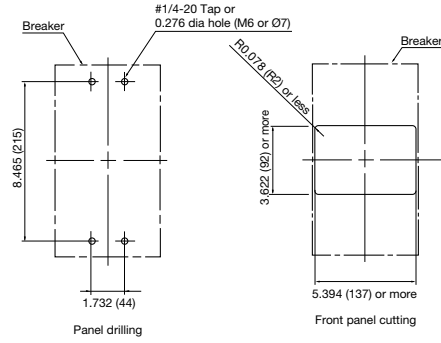

■ Dimensions unit: inch (mm)

● SA402BUL/□L1, SA403BUL/□L1, SA402RUL/□L1, SA403RUL/□L1

Note: 2-pole breakers are supplied in 3-pole frames with only current carrying parts at omitted center pole.

● SA402BUL/□L, SA403BUL/□L, SA402RUL/□L, SA403RUL/□L

Note: 2-pole breakers are supplied in 3-pole frames with only current carrying parts at omitted center pole.