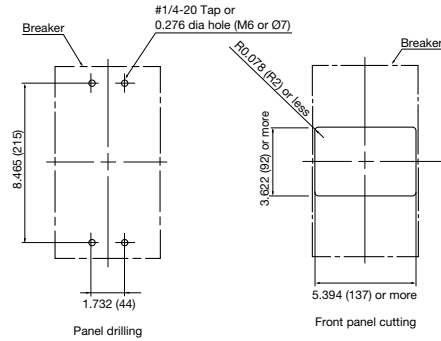

■ Dimensions unit: inch (mm)

● SA402BUL/□L1, SA403BUL/□L1, SA402RUL/□L1, SA403RUL/□L1

Note: 2-pole breakers are supplied in 3-pole frames with only current carrying parts at omitted center pole.

● SA402BUL/□L, SA403BUL/□L, SA402RUL/□L, SA403RUL/□L

Note: 2-pole breakers are supplied in 3-pole frames with only current carrying parts at omitted center pole.