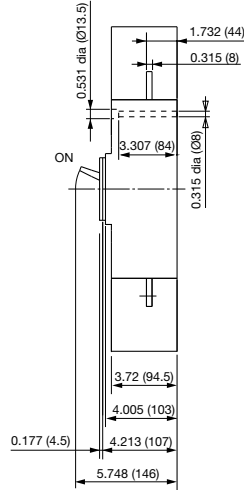

■ Dimensions unit: inch (mm)

● SA402BUL/□L1, SA403BUL/□L1, SA402RUL/□L1, SA403RUL/□L1

Note: 2-pole breakers are supplied in 3-pole frames with only current carrying parts at omitted center pole.

● SA402BUL/□L, SA403BUL/□L, SA402RUL/□L, SA403RUL/□L

Note: 2-pole breakers are supplied in 3-pole frames with only current carrying parts at omitted center pole.