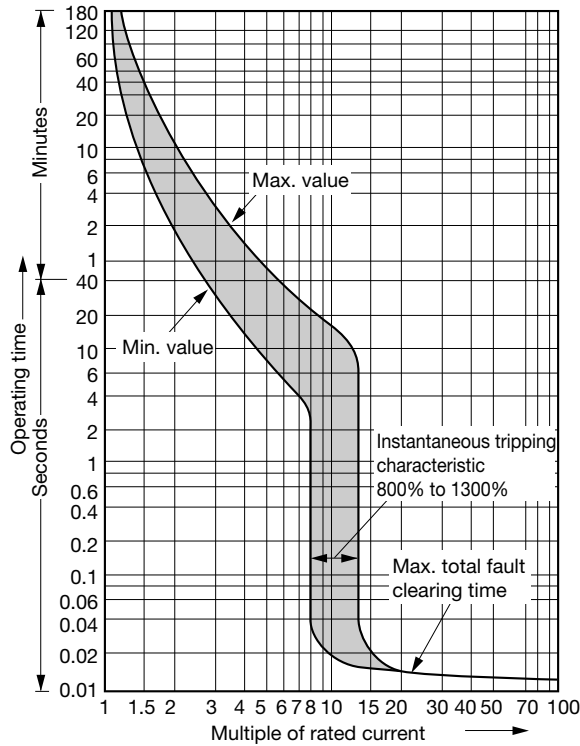

Molded Case Circuit Breakers - SA-UL Series

■ Characteristic Curves

● SA603RUL

● SA803RUL