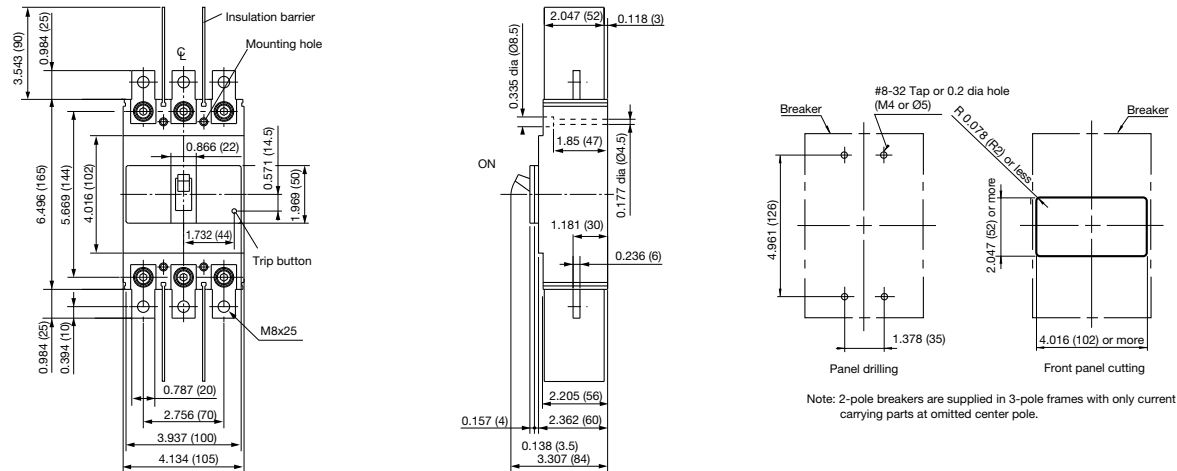

Molded Case Circuit Breakers - SA-UL Series

■ Dimensions unit: inch (mm)

- SA202BAUL/□, SA203BAUL/□, SA202RAUL/□, SA203RAUL/□

- SA202BAUL/□L1, SA203BAUL/□L1, SA202RAUL/□L1, SA203RAUL/□L1

- SA202BAUL/□L, SA203BAUL/□L, SA202RAUL/□L, SA203RAUL/□L