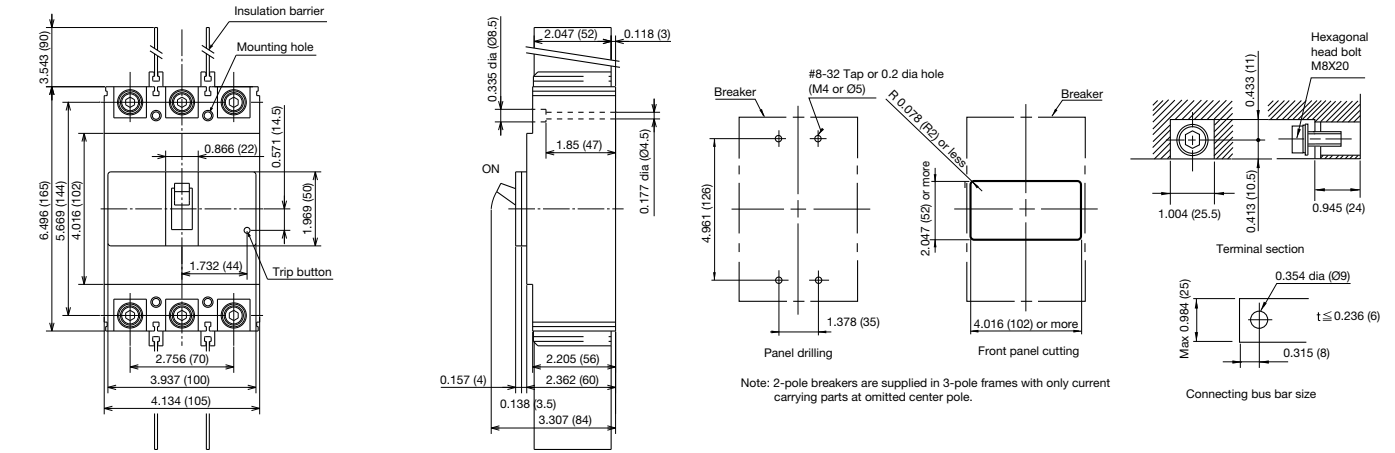

Molded Case Circuit Breakers - SA-UL Series

■ Dimensions unit: inch (mm)

- SA202BAUL/□, SA203BAUL/□, SA202RAUL/□, SA203RAUL/□

- SA202BAUL/□L1, SA203BAUL/□L1, SA202RAUL/□L1, SA203RAUL/□L1

- SA202BAUL/□L, SA203BAUL/□L, SA202RAUL/□L, SA203RAUL/□L