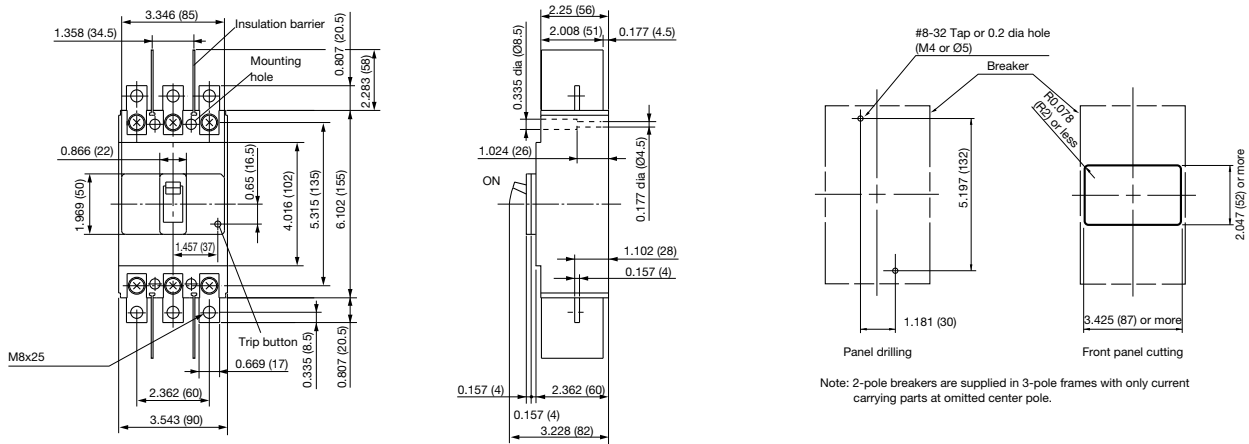

Molded Case Circuit Breakers - SA-UL Series

■ Dimensions unit: inch (mm)

● SA102BAUL/□, SA103BAUL/□, SA102RAUL/□, SA103RAUL/□

● SA102BAUL/□L1, SA103BAUL/□L1, SA102RAUL/□L1, SA103RAUL/□L1

● SA102BAUL/□L, SA103BAUL/□L, SA102RAUL/□L, SA103RAUL/□L