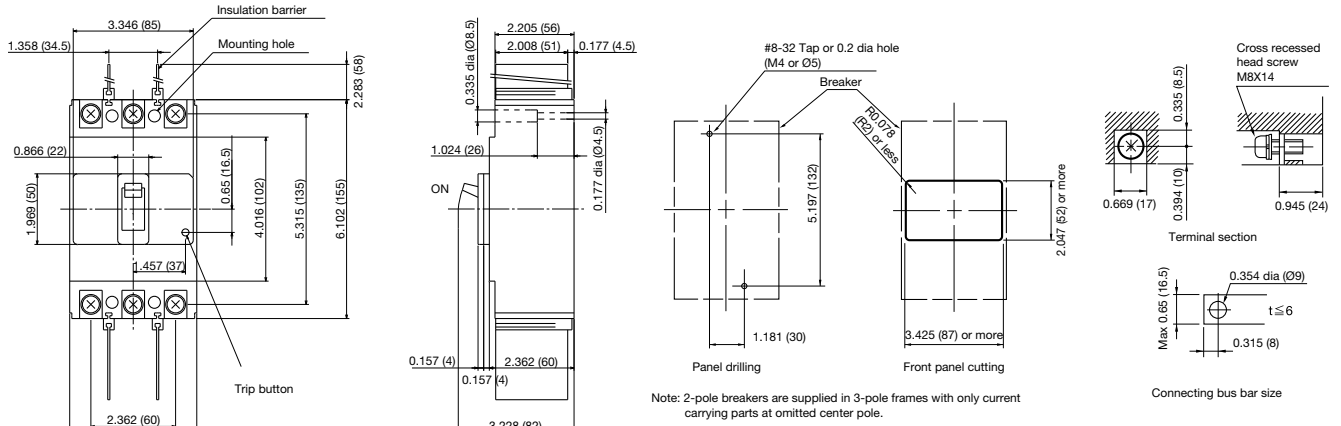

Molded Case Circuit Breakers - SA-UL Series

■ Dimensions unit: inch (mm)

● SA102BAUL/□, SA103BAUL/□, SA102RAUL/□, SA103RAUL/□

● SA102BAUL/□L1, SA103BAUL/□L1, SA102RAUL/□L1, SA103RAUL/□L1

● SA102BAUL/□L, SA103BAUL/□L, SA102RAUL/□L, SA103RAUL/□L