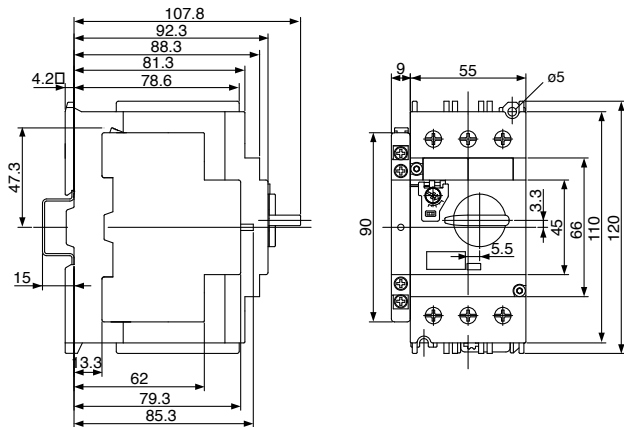

Manual Motor Starters Dimensions

■ Dimensions, mm

Type E construction

• BM3RSB

MMS	Line side terminal cover	Short-circuit alarm contact block	Mass (g)
BM3RSB	BZ0TCRE	BZ0TKUAB	425

• BM3RHB

MMS	Line side terminal cover	Short-circuit alarm contact block	Mass (g)
BM3RHB	BZ0TCRE	BZ0TKUAB	445

• BM3VSB, BM3VHB

MMS	Line side terminal cover	Short-circuit alarm contact block	Mass (g)
BM3VSB, VHB	-	BZ0TKUAB	825