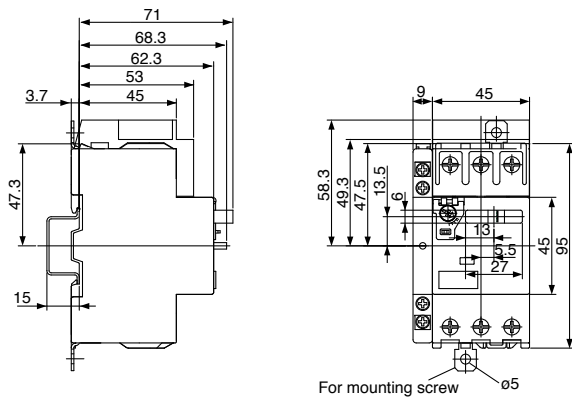

Manual Motor Starters Dimensions

■ Dimensions, mm

Type E construction

• BM3RSB

MMS	Line side terminal cover	Short-circuit alarm contact block	Mass (g)
BM3RSB	BZ0TCRE	BZ0TKUAB	425

• BM3RHB

MMS	Line side terminal cover	Short-circuit alarm contact block	Mass (g)
BM3RHB	BZ0TCRE	BZ0TKUAB	445

• BM3VSB, BM3VHB

MMS	Line side terminal cover	Short-circuit alarm contact block	Mass (g)
BM3VSB, VHB	-	BZ0TKUAB	825