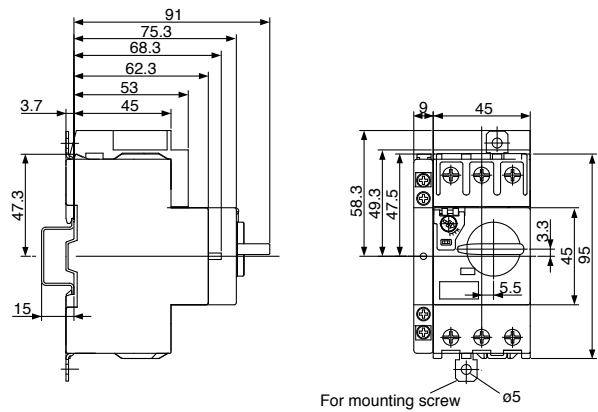

Manual Motor Starters Dimensions

■ Dimensions, mm

Type E construction

• BM3RSB

MMS	Line side terminal cover	Short-circuit alarm contact block	Mass (g)
BM3RSB	BZ0TCRE	BZ0TKUAB	425

• BM3RHB

MMS	Line side terminal cover	Short-circuit alarm contact block	Mass (g)
BM3RHB	BZ0TCRE	BZ0TKUAB	445

• BM3VSB, BM3VHB

MMS	Line side terminal cover	Short-circuit alarm contact block	Mass (g)
BM3VSB, VHB	-	BZ0TKUAB	825